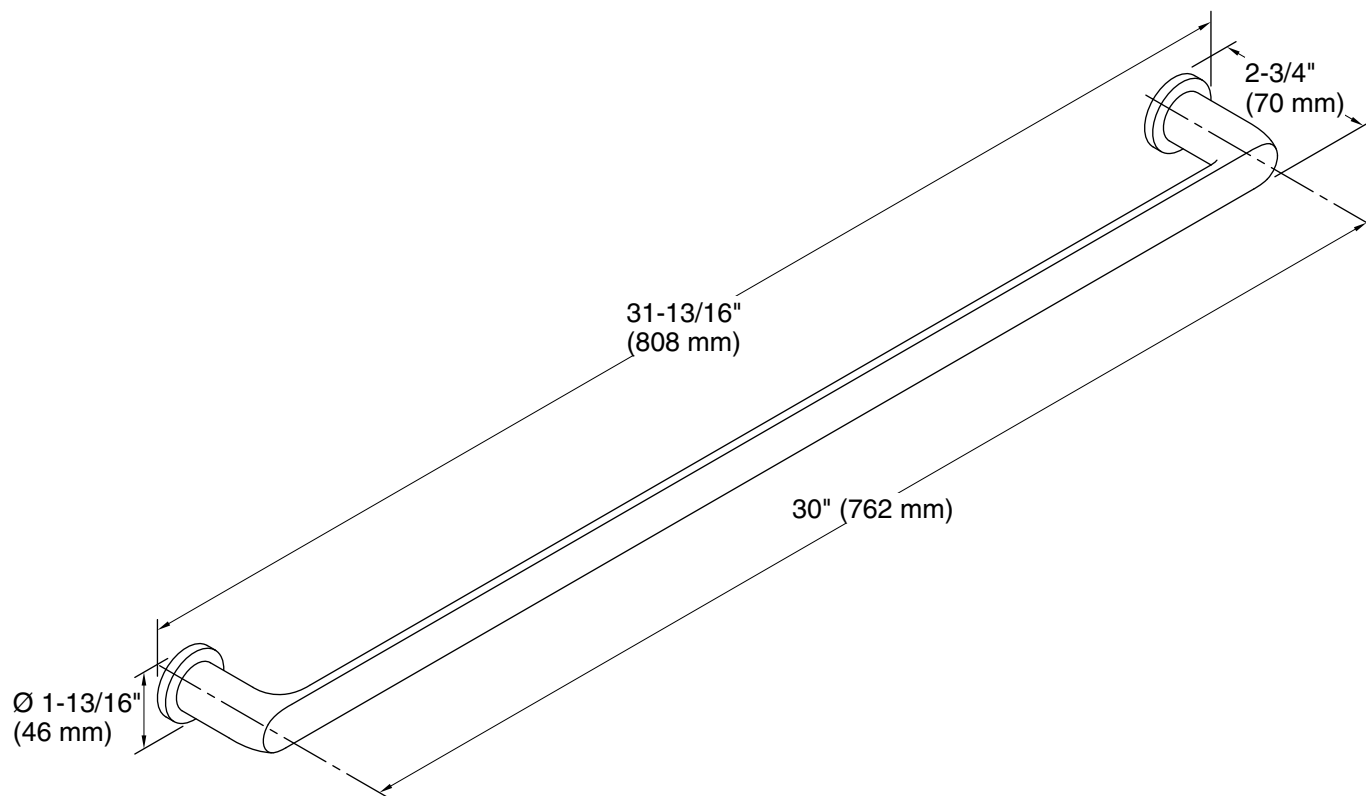

Technical Information

All product dimensions are nominal.

Material: Zinc, Brass

Notes

Install this product according to the installation instructions.

CAUTION: Risk of personal injury. Do not install these products in any area where they are likely to be used inadvertently as a grab bar or support bar. These products are not designed or intended for use as a grab bar or support bar.